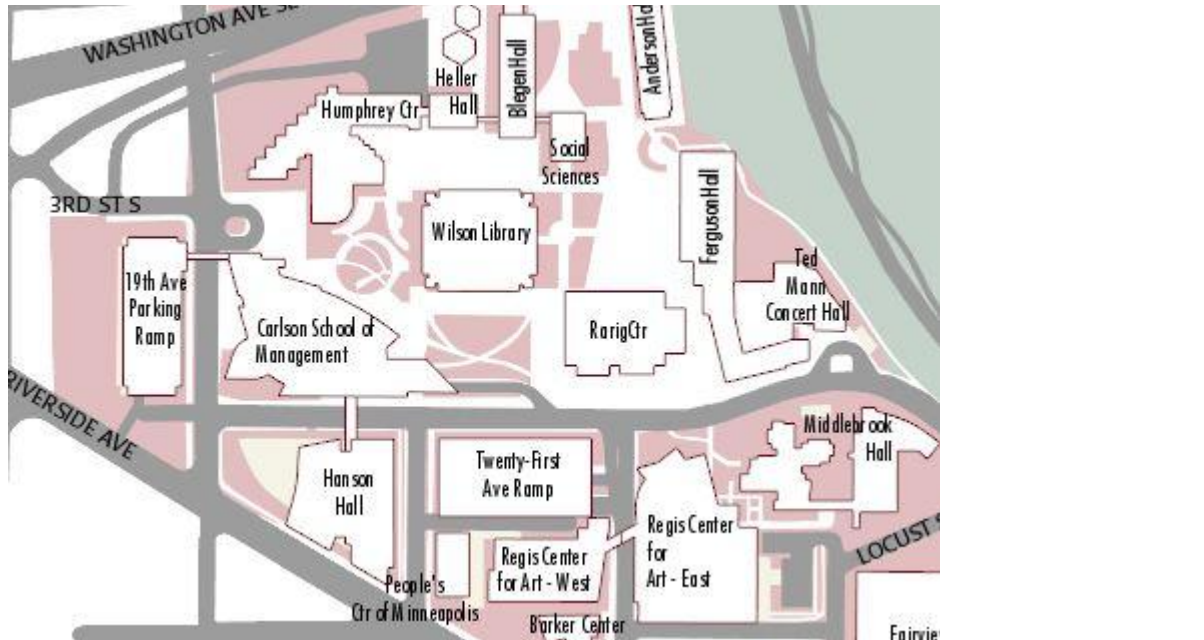

The 11th Annual Golden Gavel Invitational

Maps and Parking

The tournament will be located at:

Carlson School of Management - 321 19th Ave. S. Minneapolis, MN 55455

Parking for cars will be available at the following facilities:

19th Avenue Ramp - 300 19th Avenue South Minneapolis, Minnesota 55455

21st Avenue Ramp - 400 21st Avenue South Minneapolis, Minnesota 55455

Both ramps charge $6 for parking all day on Saturday.

For those of you who will be arriving by school bus, please contact mtrial@umn.edu. We will contact you with more details about parking school buses on campus before the tournament.